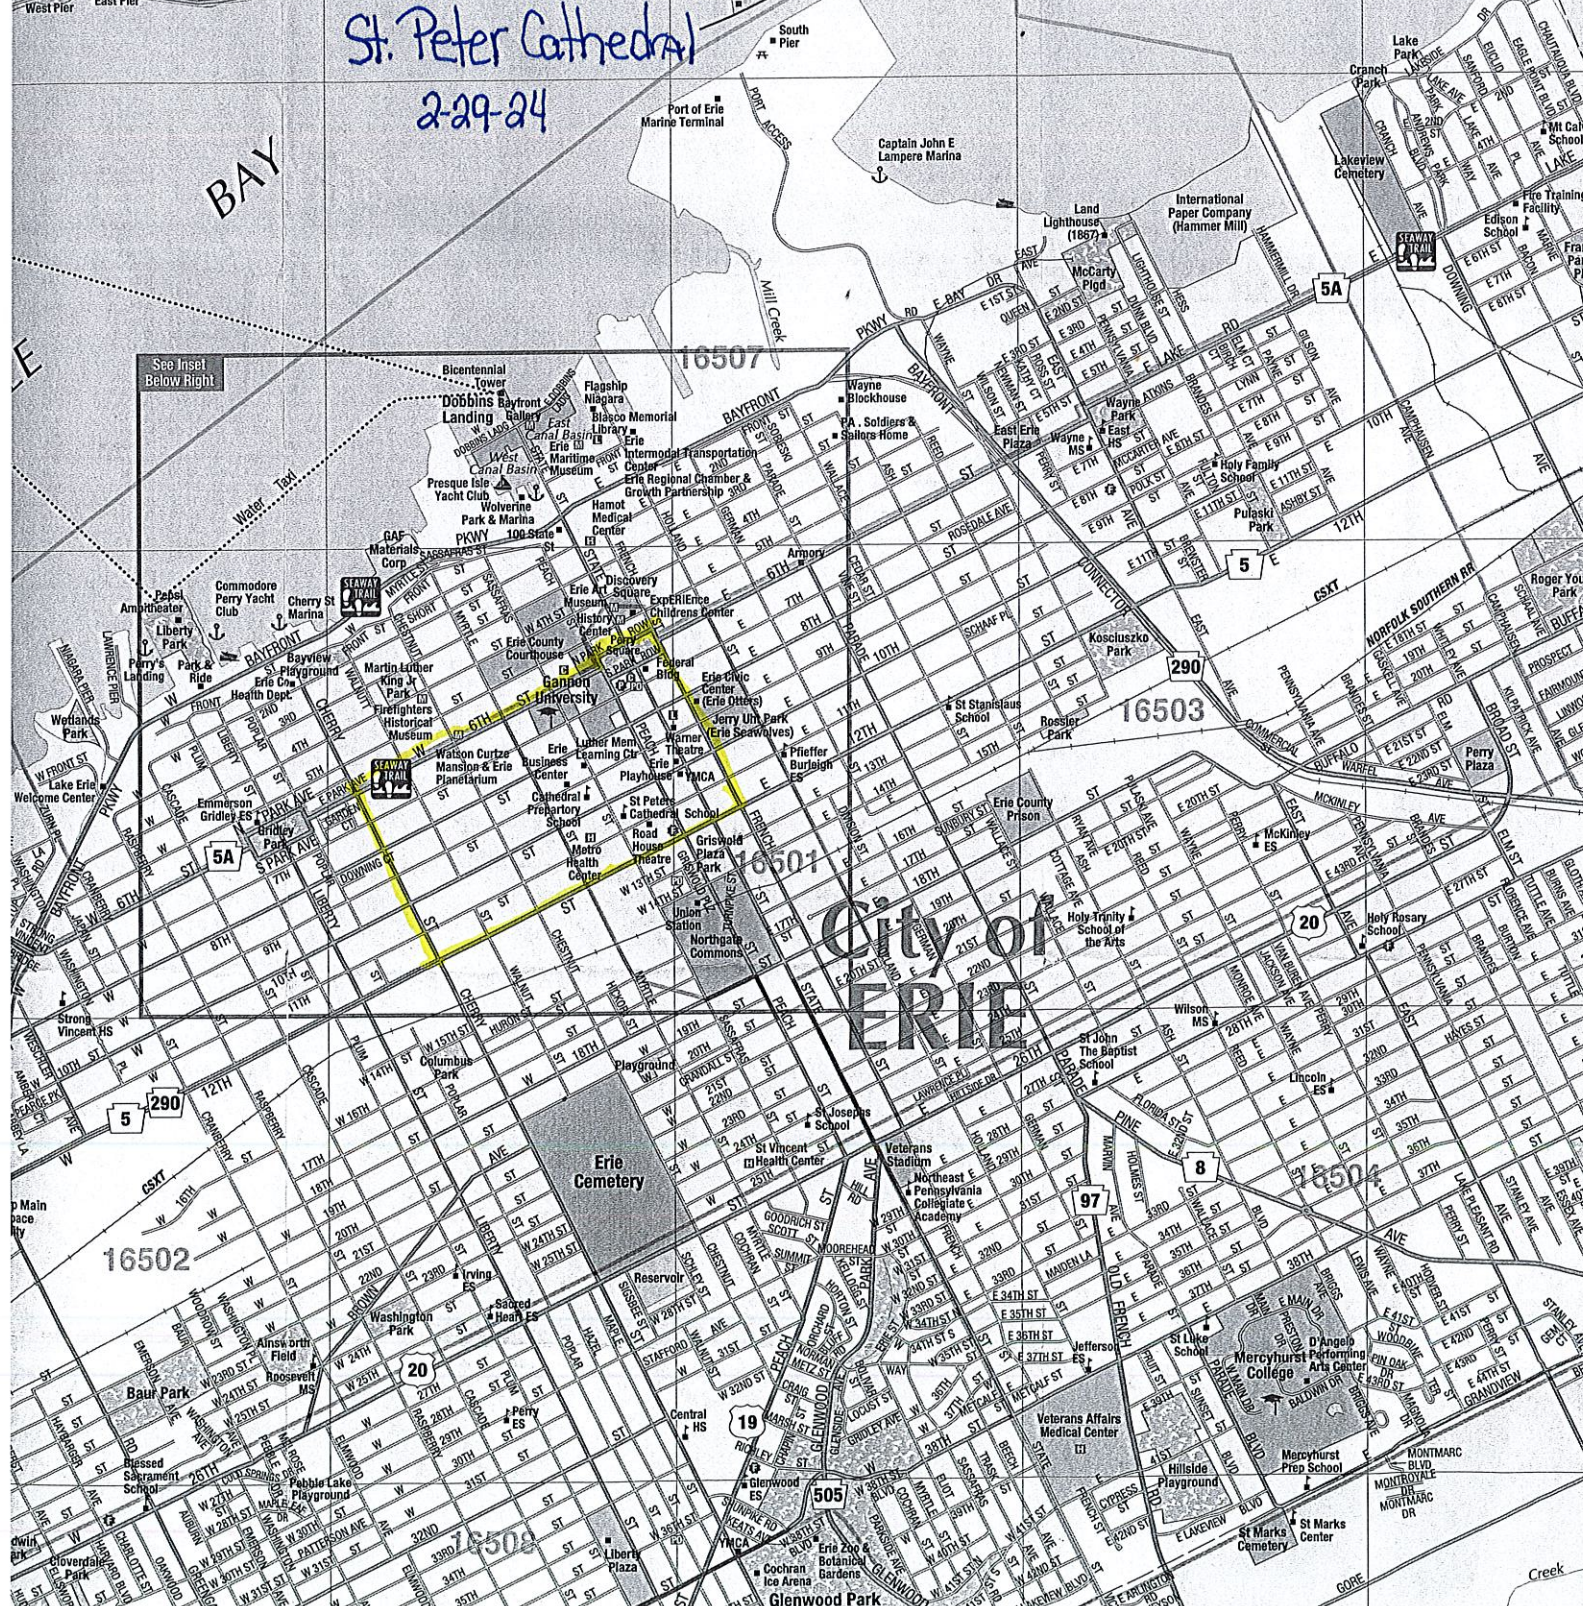

- Food Concession
 - Picnic Area
 - Boat Landing
 - Parking
- © Map Works, Inc. 2007

St. Peter Cathedral
2-29-24

BAY

CITY OF
ERIE

See Inset
Below Right

Map showing various street names, landmarks like Erie Cemetery, and highway markers (5, 20, 19, 505, 8, 97, 290).